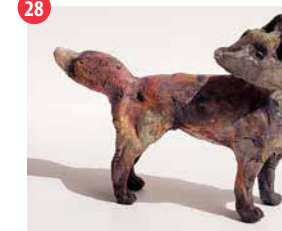

ALISA SUSHKO

Céramique/ Ceramic sculpture
116, ch. JACKSON
BROME 514 833-5320
alisasushko@gmail.com
alpiniastudio.com